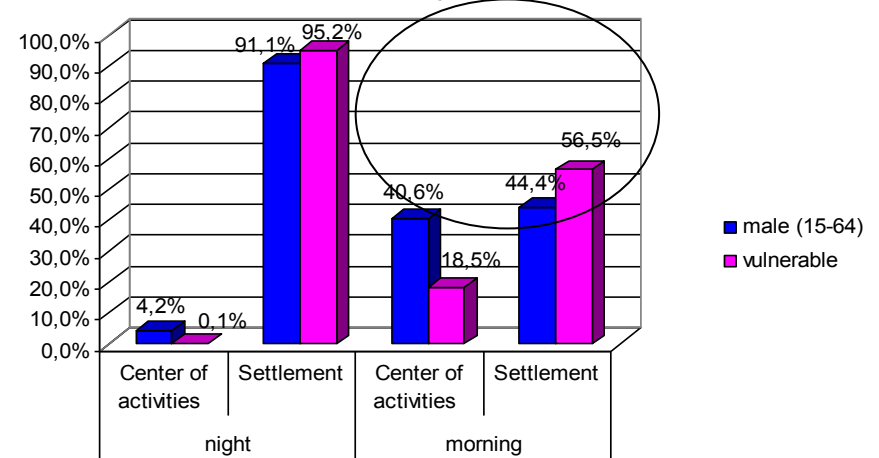

Institute for Environment
and Human Security

POPULATION DISTRIBUTION - MORNING TIME

POPULATION DISTRIBUTION - NIGHT TIME

%-age of Population Groups by Daytime and Building Use

Whole Study Area

%-age of Population Groups by Daytime and Building Use

Hazard Zone

WHERE THE RAIN FALLS *(CARE, Mac Arthur Foundation)*

Geographic and Livelihood Diversity: 8 Countries

Ghana: High dependence on rain-fed agriculture in Nadowli District contributes to reliance on seasonal migration as a coping strategy