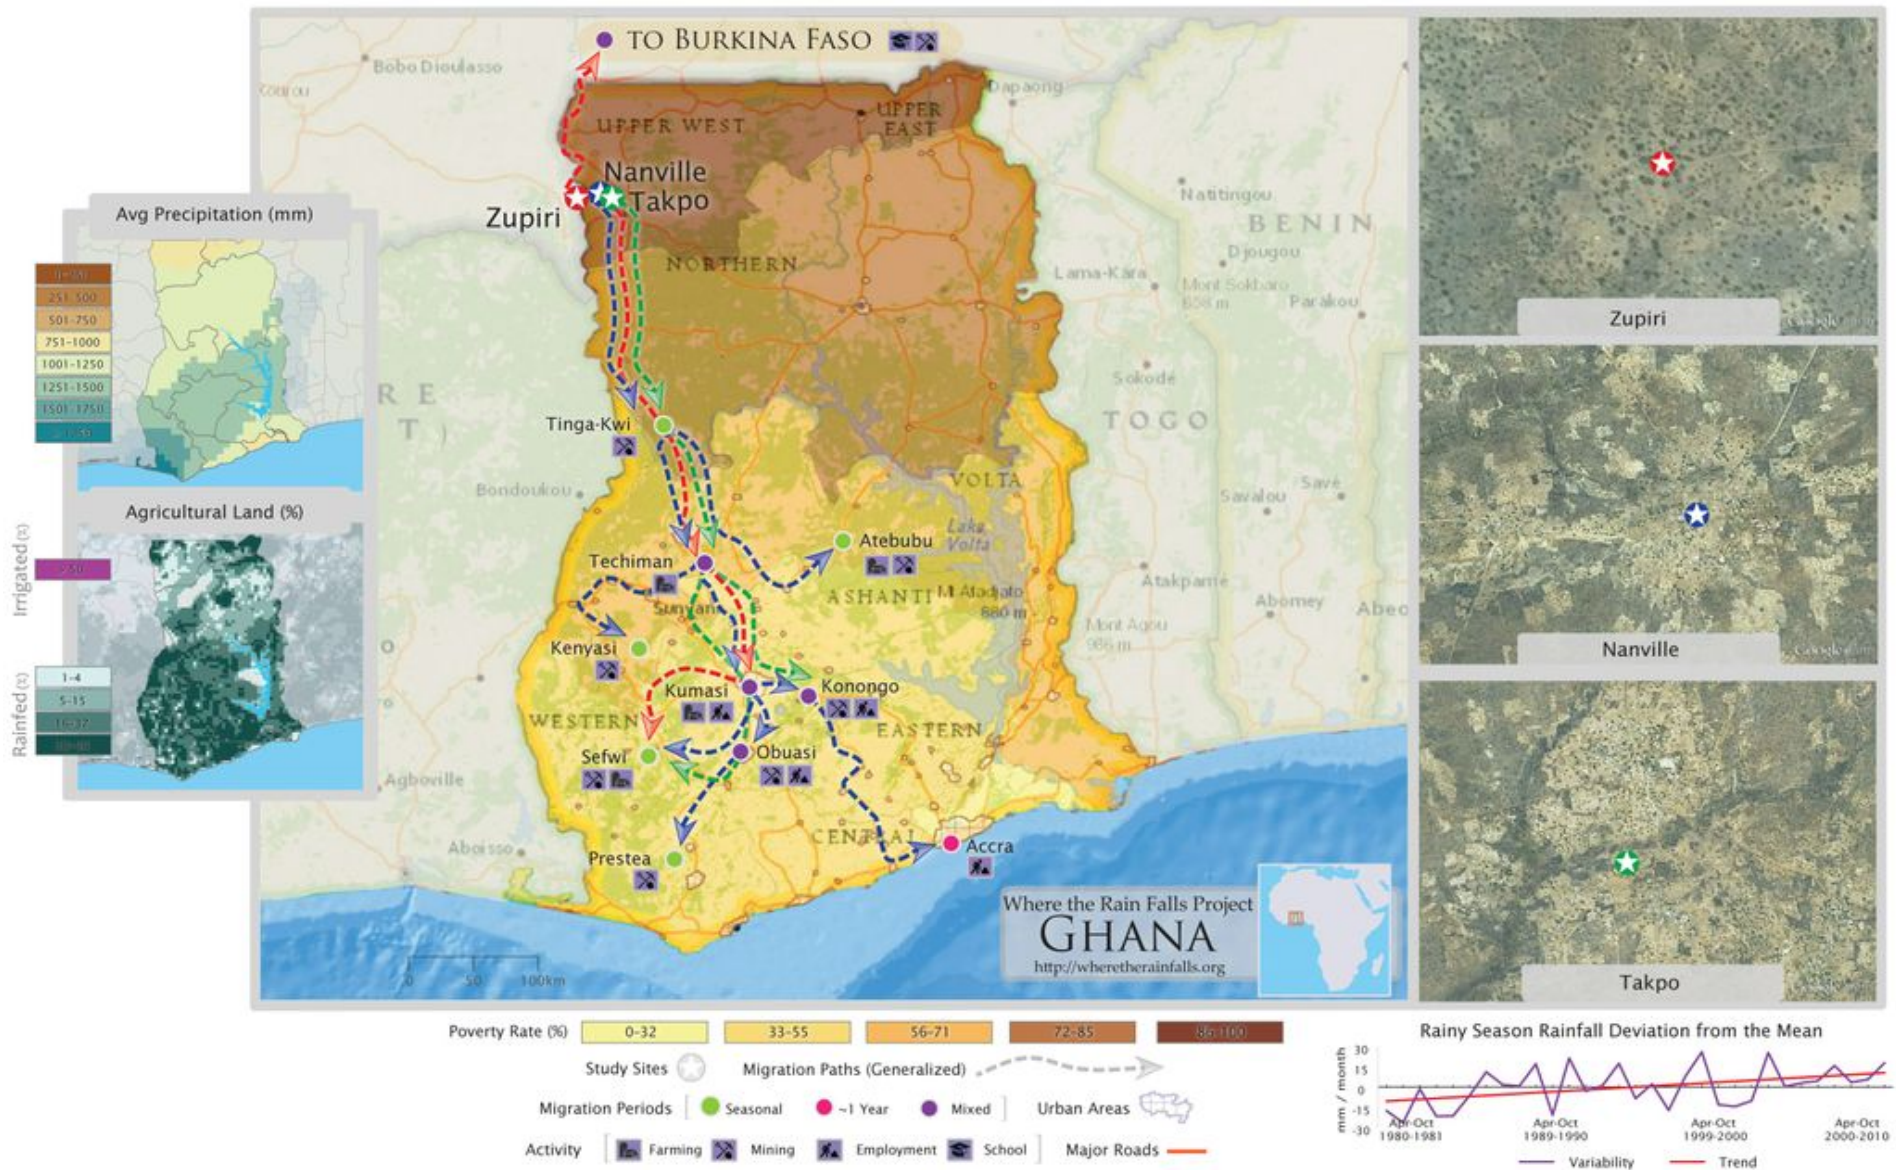

Institute for Environment
and Human Security

POPULATION DISTRIBUTION - MORNING TIME

POPULATION DISTRIBUTION - NIGHT TIME

%-age of Population Groups by Daytime and Building Use

Whole Study Area

%-age of Population Groups by Daytime and Building Use

Hazard Zone

WHERE THE RAIN FALLS *(CARE, Mac Arthur Foundation)*

Geographic and Livelihood Diversity: 8 Countries

Ghana: High dependence on rain-fed agriculture in Nadowli District contributes to reliance on seasonal migration as a coping strategy

Joint Master UNU-EHS – University of Bonn

“Geography of Environmental Risks and Human Security”, Class 2014/2016

7. October 2014 – first day

Thank you!

UNITED NATIONS
UNIVERSITY

UNU-EHS

Institute for Environment
and Human Security