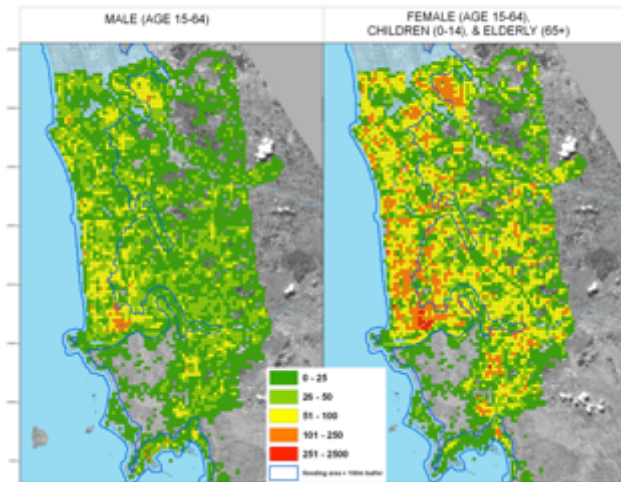

Institute for Environment
and Human Security

POPULATION DISTRIBUTION - MORNING TIME

POPULATION DISTRIBUTION - NIGHT TIME

%-age of Population Groups by Daytime and Building Use

Whole Study Area

%-age of Population Groups by Daytime and Building Use