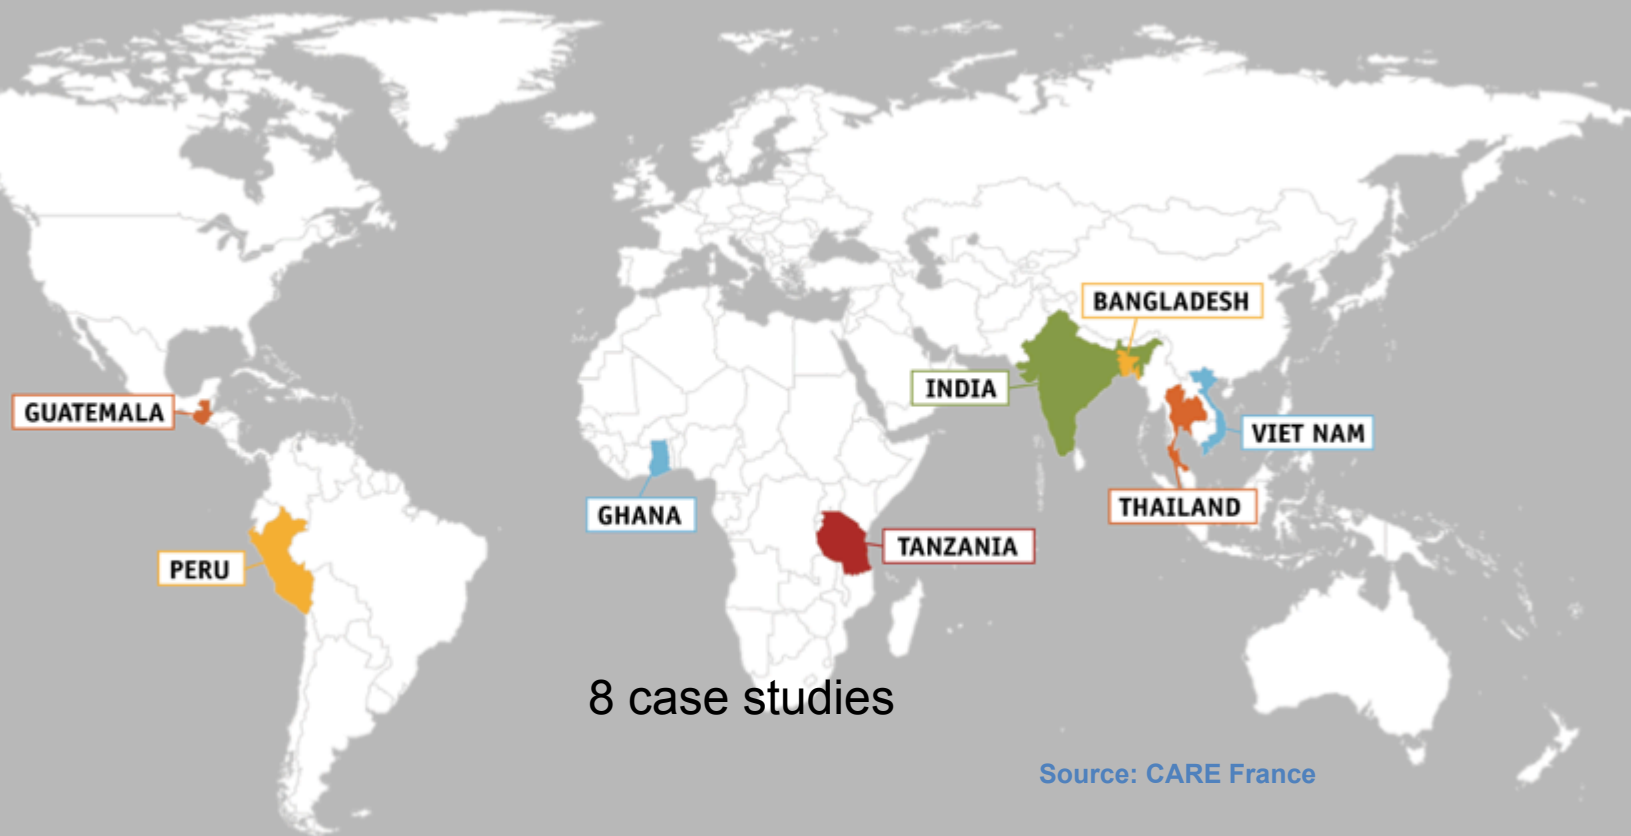

Institute for Environment
and Human Security

POPULATION DISTRIBUTION - MORNING TIME

POPULATION DISTRIBUTION - NIGHT TIME

%-age of Population Groups by Daytime and Building Use

Whole Study Area

%-age of Population Groups by Daytime and Building Use

Hazard Zone

WHERE THE RAIN FALLS *(CARE, Mac Arthur Foundation)*

Geographic and Livelihood Diversity: 8 Countries

Ghana: High dependence on rain-fed agriculture in Nadowli District contributes to reliance on seasonal migration as a coping strategy

Joint Master UNU-EHS – University of Bonn

“Geography of Environmental Risks and Human Security”, Class 2014/2016

7. October 2014 – first day

Thank you!

UNITED NATIONS
UNIVERSITY

UNU-EHS

Institute for Environment
and Human Security