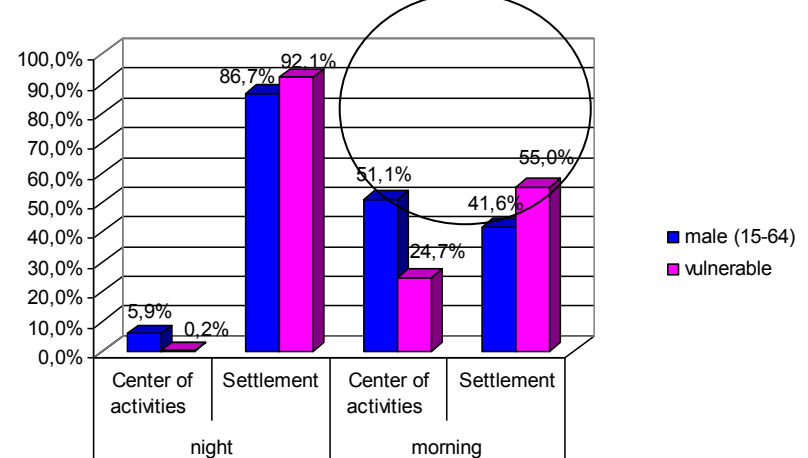

Institute for Environment
and Human Security

POPULATION DISTRIBUTION - MORNING TIME

POPULATION DISTRIBUTION - NIGHT TIME

%-age of Population Groups by Daytime and Building Use

Whole Study Area

%-age of Population Groups by Daytime and Building Use

Hazard Zone

WHERE THE RAIN FALLS *(CARE, Mac Arthur Foundation)*

Geographic and Livelihood Diversity: 8 Countries

Ghana: High dependence on rain-fed agriculture in Nadowli District contributes to reliance on seasonal migration as a coping strategy