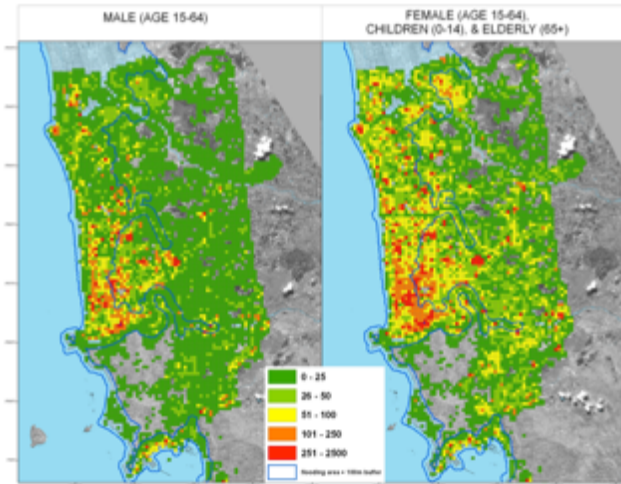

Institute for Environment
and Human Security

POPULATION DISTRIBUTION - MORNING TIME

POPULATION DISTRIBUTION - NIGHT TIME

%-age of Population Groups by Daytime and Building Use

Whole Study Area

%-age of Population Groups by Daytime and Building Use