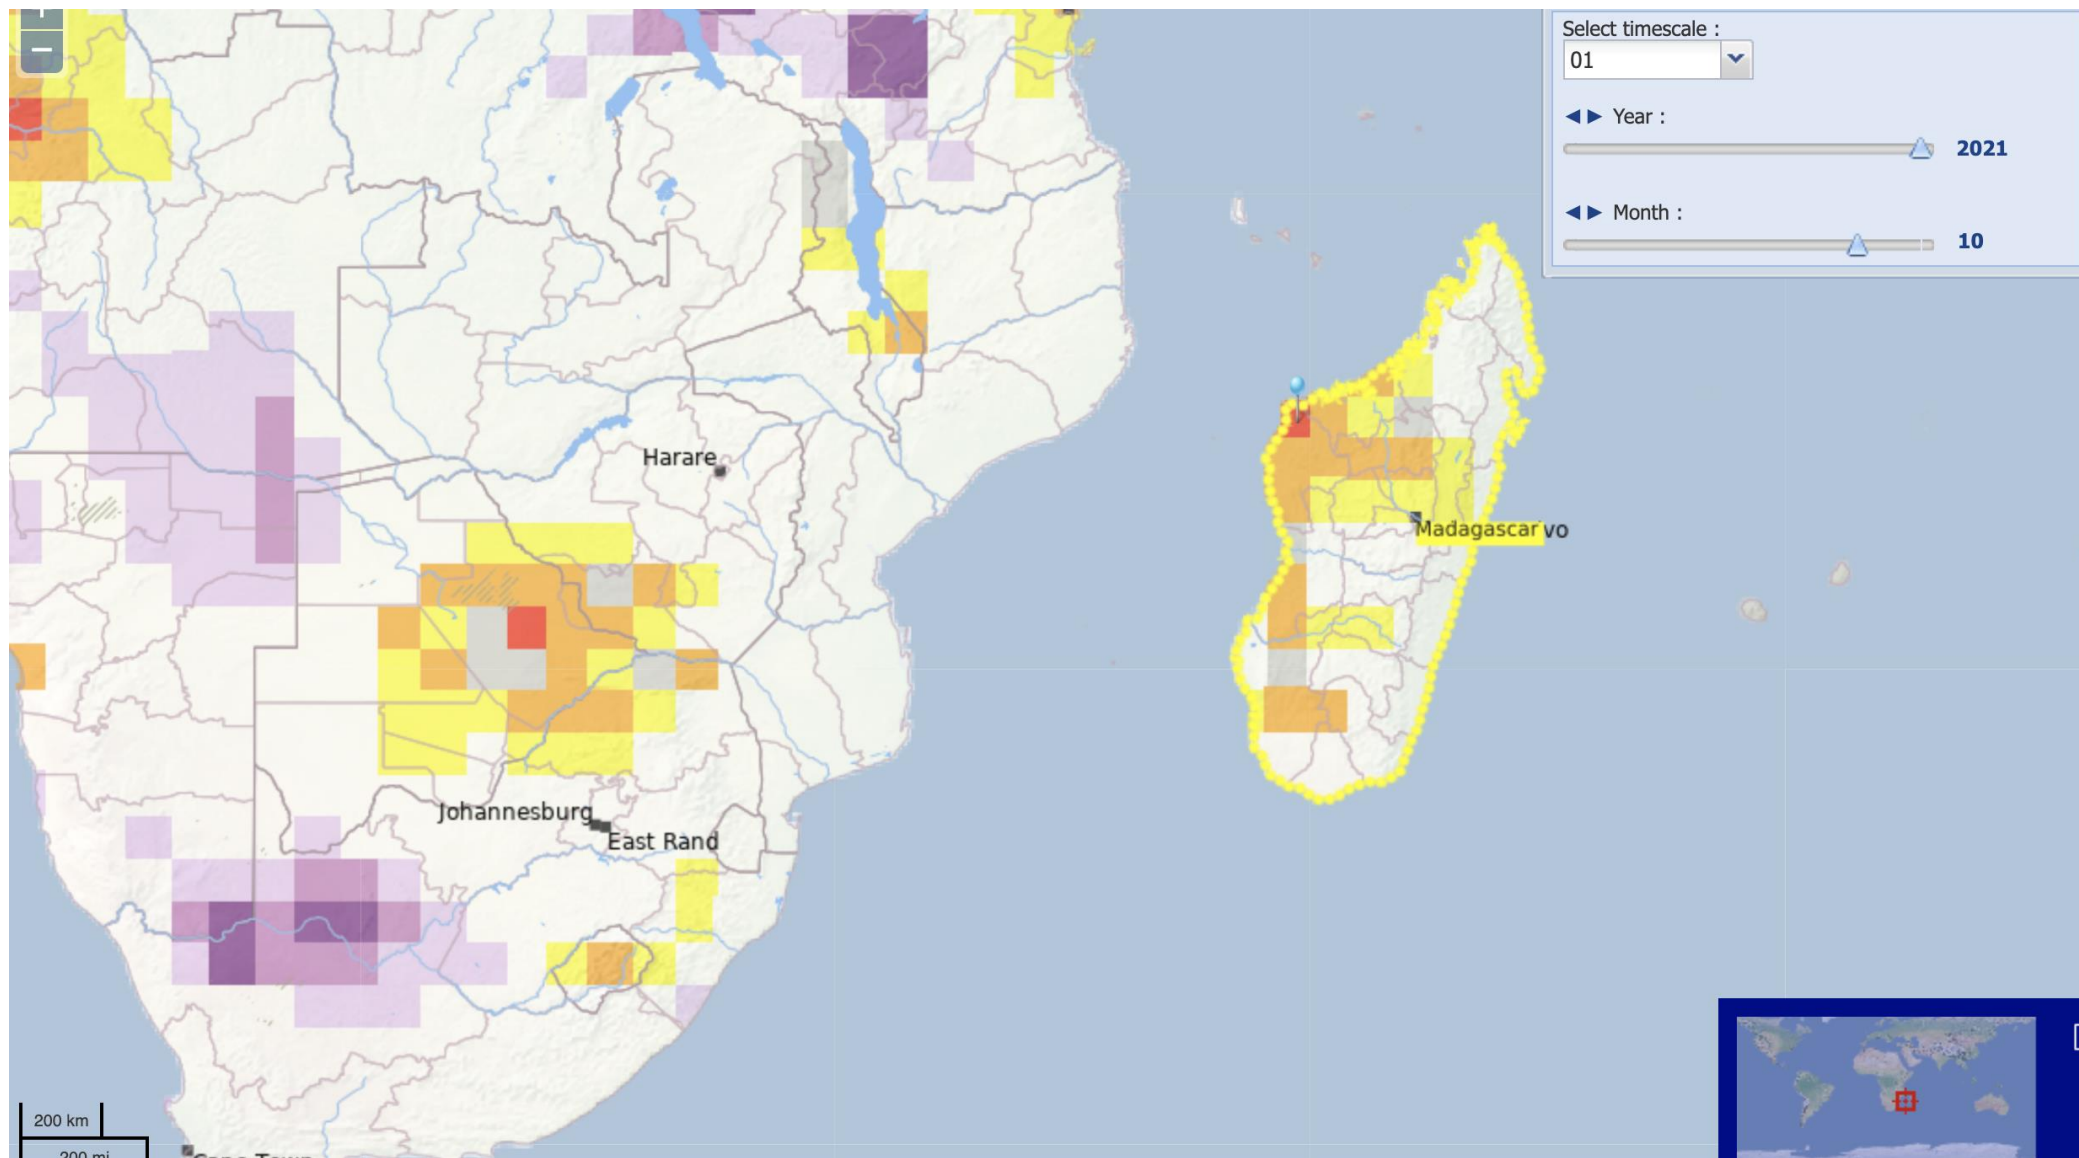

An event of great magnitude or multiple failures at the same time could suddenly exceed all remaining capacity

SYSTEMIC FAILURE

GDO, rich map and explanatory reports

Lack of Precipitation

Human food

Soilmoisture

Impacts

fAPAR anomaly

Atsimo Andrefana covers 11% of Madagascar

It's affected by drought for:

| | population | area [km ²] | % |
|-----------------------|------------|-------------------------|-------|
| Low, 1 | 685.233 | 40.695 | 61.30 |
| Medium, 2 | 217.978 | 12.945 | 19.50 |
| High, 3 | 65.952 | 3.917 | 5.90 |
| in affected areas: | 969.163 | 57.557 | 86.70 |
| whole reporting unit: | 1.117.836 | 66.387 | |