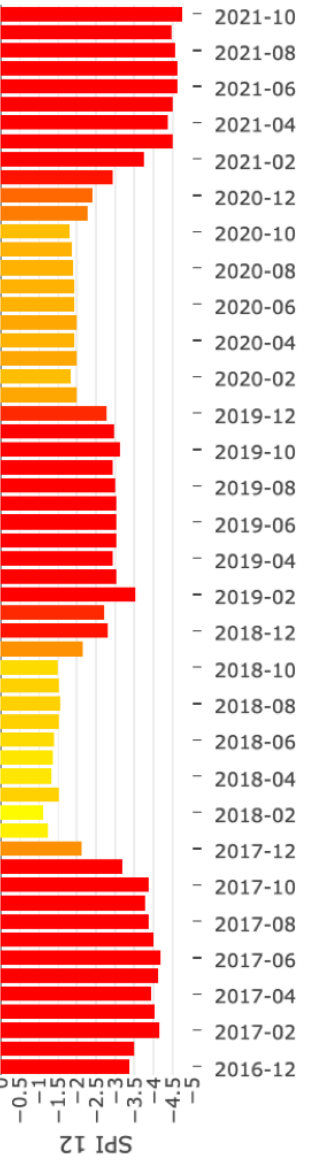

GAR report on Drought

CURRENT CONTEXT

Capacity to absorb negative events is being reduced slowly (e.g. population growth pushing the limits of agricultural technology)

BUILDING STRESSORS

SUDDEN AND GRADUAL TIPPING POINTS

An event of great magnitude or multiple failures at the same time could suddenly exceed all remaining capacity

SYSTEMIC FAILURE

GDO, rich map and explanatory reports

Lack of Precipitation

Human food

Soilmoisture

Impacts

fAPAR anomaly

Atsimo Andrefana covers 11% of Madagascar

It's affected by drought for:

| | population | area [km ²] | % |
|-----------------------|------------|-------------------------|-------|
| Low, 1 | 685.233 | 40.695 | 61.30 |
| Medium, 2 | 217.978 | 12.945 | 19.50 |
| High, 3 | 65.952 | 3.917 | 5.90 |
| in affected areas: | 969.163 | 57.557 | 86.70 |
| whole reporting unit: | 1.117.836 | 66.387 | |