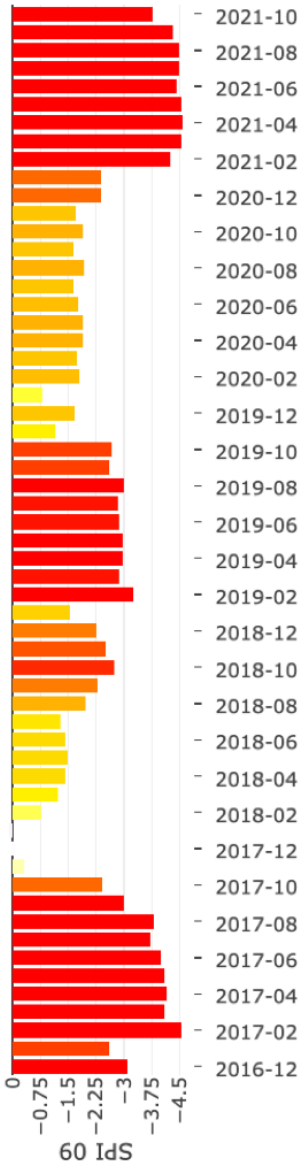

GAR report on Drought

CURRENT CONTEXT

Capacity to absorb negative events is being reduced slowly (e.g. population growth pushing the limits of agricultural technology)

BUILDING STRESSORS

SUDDEN AND GRADUAL TIPPING POINTS

An event of great magnitude or multiple failures at the same time could suddenly exceed all remaining capacity

SYSTEMIC FAILURE

GDO, rich map and explanatory reports

Lack of Precipitation

Human food

Soilmoisture

Impacts

fAPAR anomaly

Atsimo Andrefana covers 11% of Madagascar

It's affected by drought for:

| | population | area [km ²] | % |
|-----------------------|------------|-------------------------|-------|
| Low, 1 | 685.233 | 40.695 | 61.30 |
| Medium, 2 | 217.978 | 12.945 | 19.50 |
| High, 3 | 65.952 | 3.917 | 5.90 |
| in affected areas: | 969.163 | 57.557 | 86.70 |
| whole reporting unit: | 1.117.836 | 66.387 | |