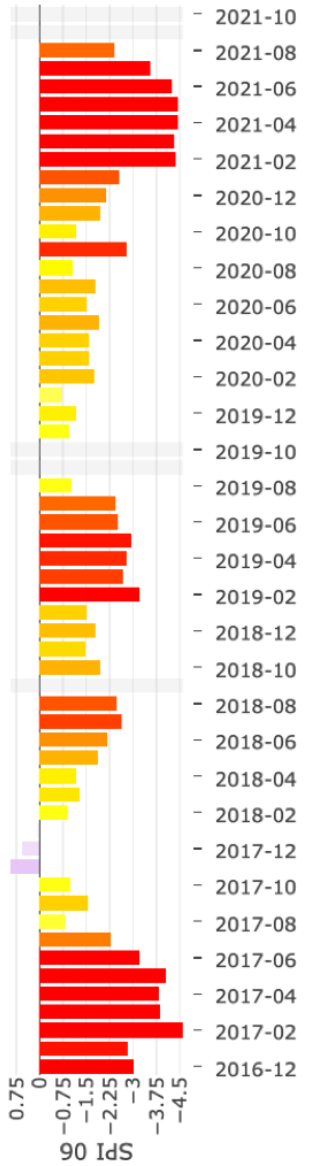

GAR report on Drought

CURRENT CONTEXT

Capacity to absorb negative events is being reduced slowly (e.g. population growth pushing the limits of agricultural technology)

BUILDING STRESSORS

SUDDEN AND GRADUAL TIPPING POINTS

An event of great magnitude or multiple failures at the same time could suddenly exceed all remaining capacity

SYSTEMIC FAILURE

GDO, rich map and explanatory reports

Lack of Precipitation

Human food

Soilmoisture

Impacts

fAPAR anomaly

Atsimo Andrefana covers 11% of Madagascar

It's affected by drought for:

| | population | area [km ²] | % |
|-----------------------|------------|-------------------------|-------|
| Low, 1 | 685.233 | 40.695 | 61.30 |
| Medium, 2 | 217.978 | 12.945 | 19.50 |
| High, 3 | 65.952 | 3.917 | 5.90 |
| in affected areas: | 969.163 | 57.557 | 86.70 |
| whole reporting unit: | 1.117.836 | 66.387 | |