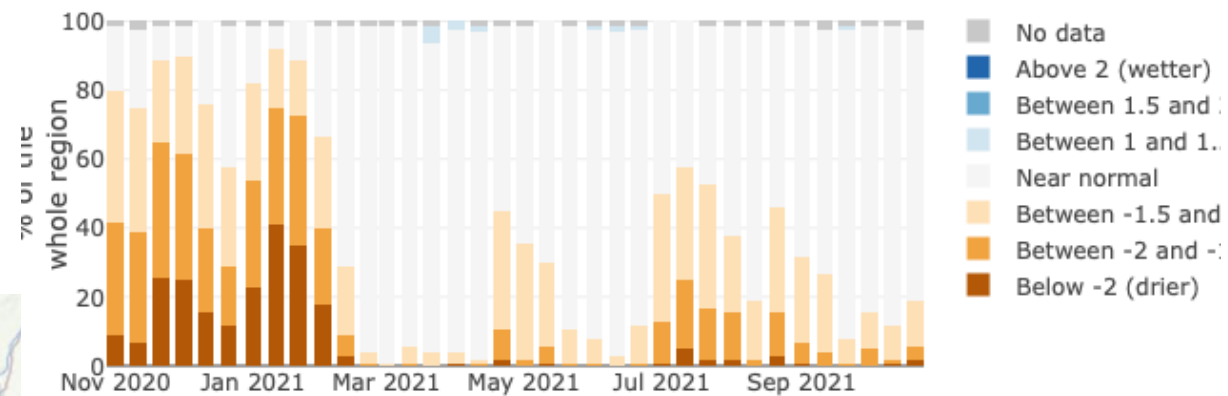

An event of great magnitude or multiple failures at the same time could suddenly exceed all remaining capacity

SYSTEMIC FAILURE

GDO, rich map and explanatory reports

Lack of Precipitation

Human food

Soilmoisture