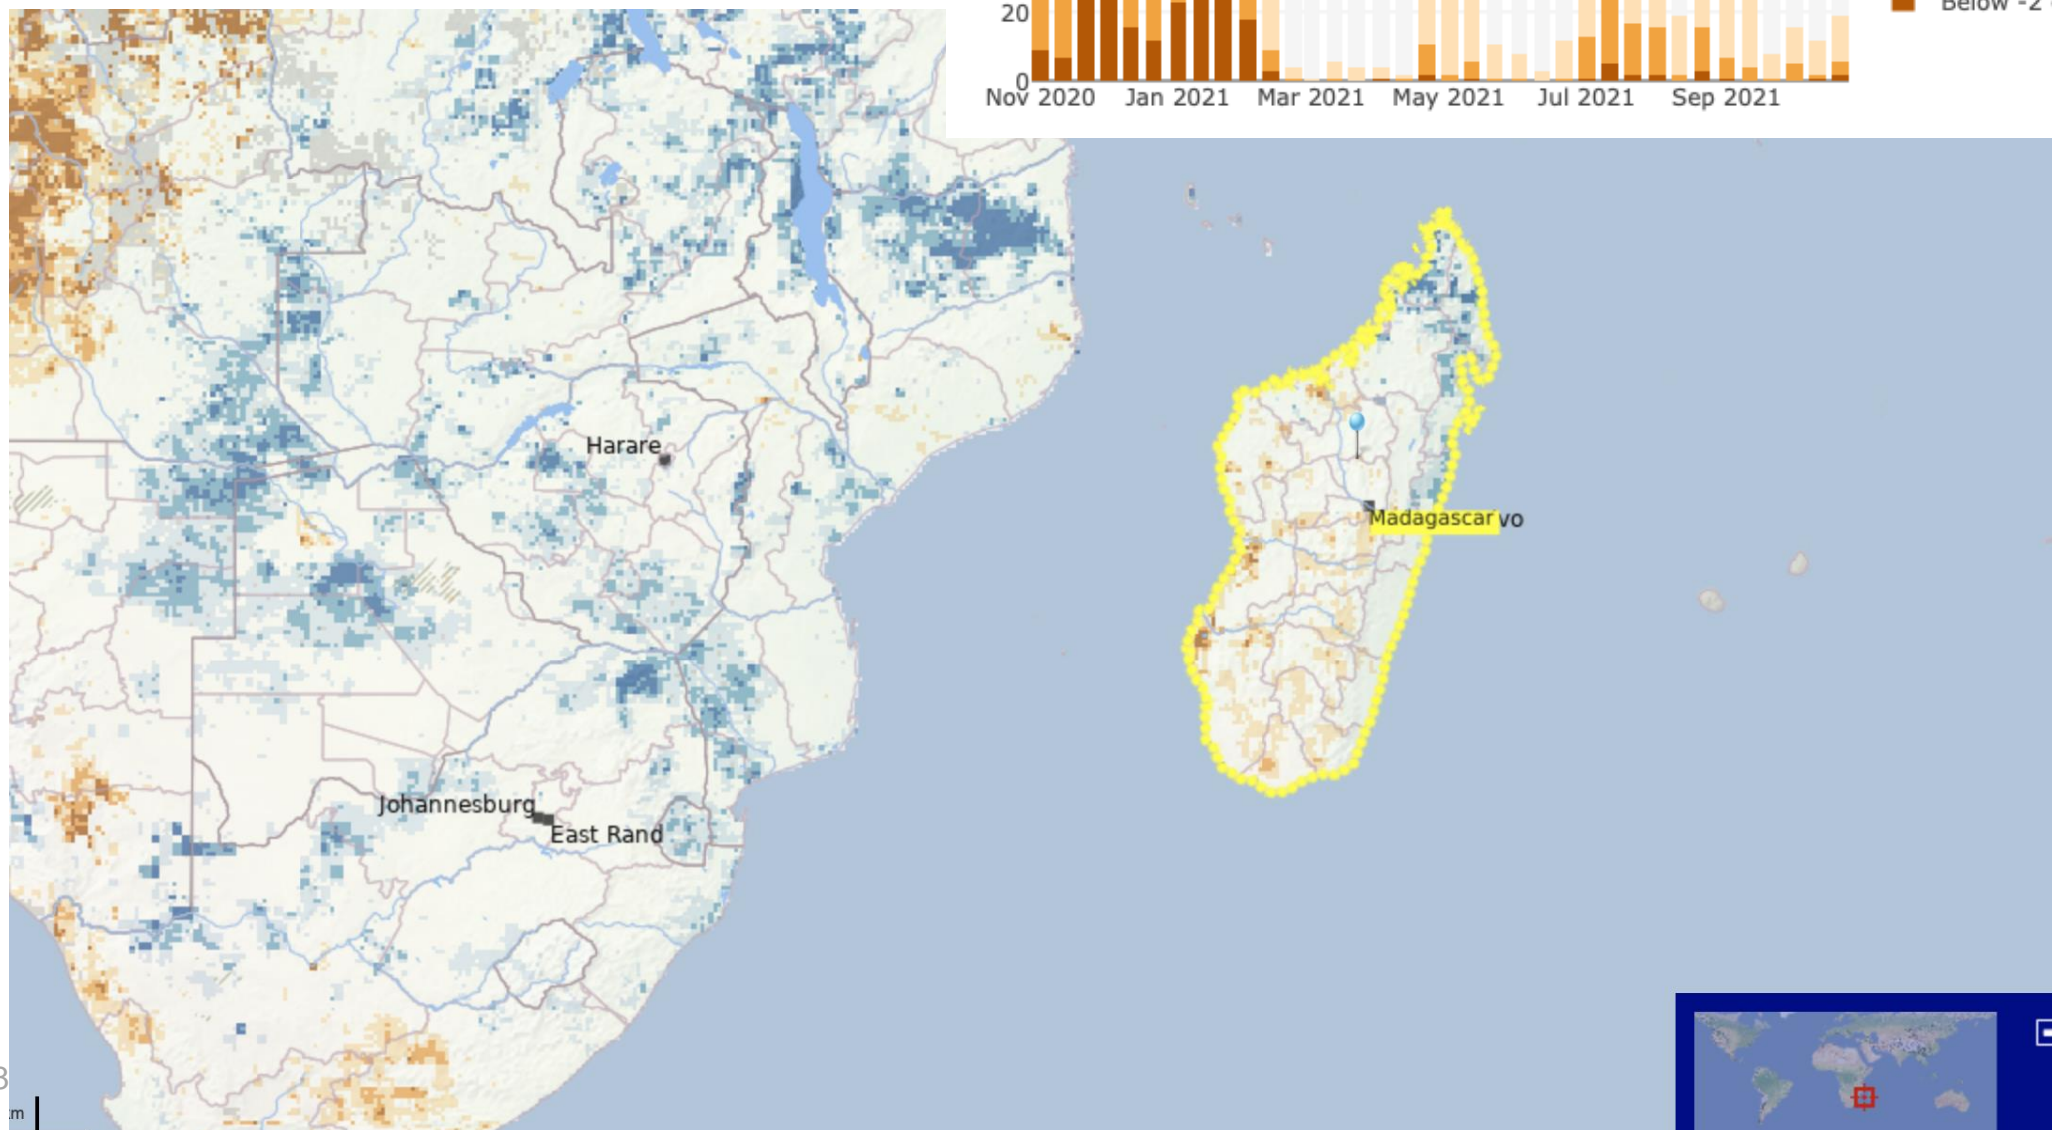

An event of great magnitude or multiple failures at the same time could suddenly exceed all remaining capacity

SYSTEMIC FAILURE

GDO, rich map and explanatory reports

Lack of Precipitation

Human food

Soilmoisture

Impacts

fAPAR anomaly

Atsimo Andrefana covers 11% of Madagascar

It's affected by drought for:

| | population | area [km ²] | % |
|-----------------------|------------|-------------------------|-------|
| Low, 1 | 685.233 | 40.695 | 61.30 |
| Medium, 2 | 217.978 | 12.945 | 19.50 |
| High, 3 | 65.952 | 3.917 | 5.90 |
| in affected areas: | 969.163 | 57.557 | 86.70 |
| whole reporting unit: | 1.117.836 | 66.387 | |