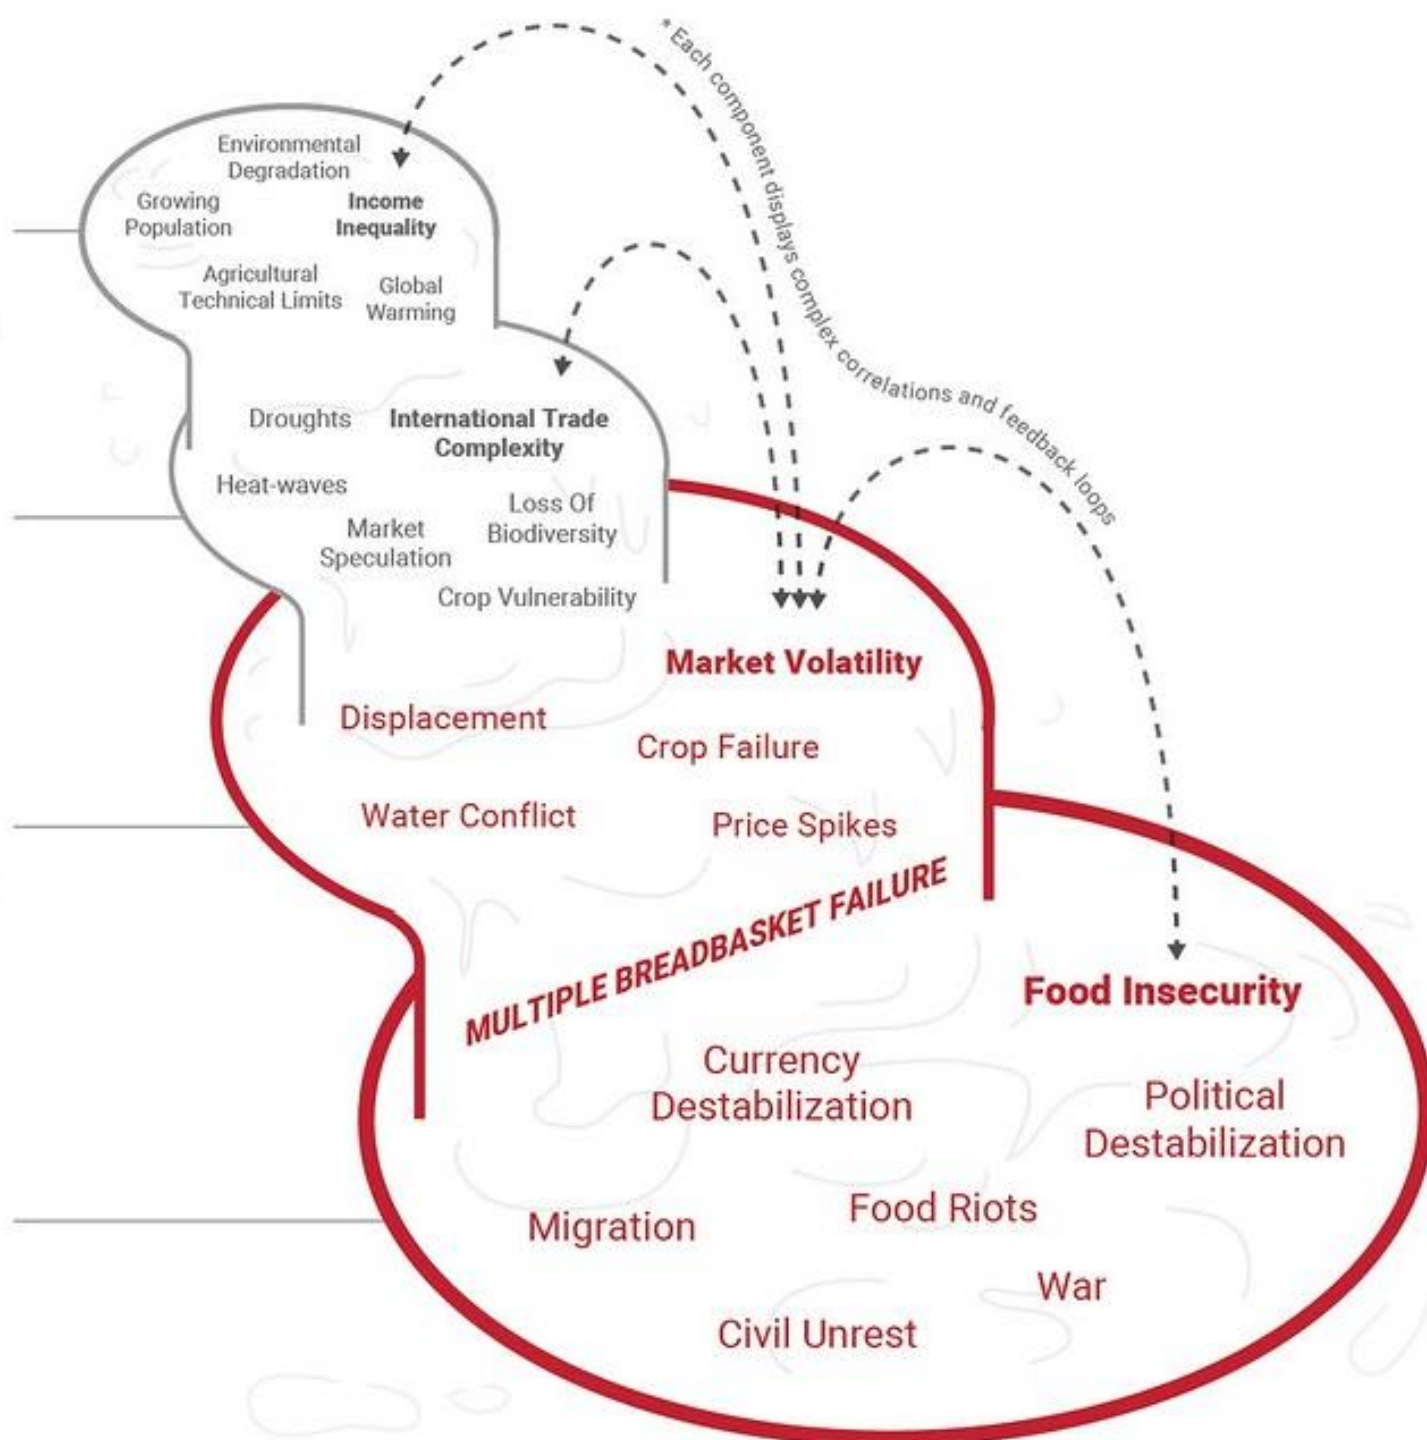

Emergency
Management

Global Drought Observatory

where and when is the next drought striking?

Alfred de Jager & Drought Team JRC

European Commission, Joint Research Centre

Impact of extreme events

Damage and loss in agriculture 2006-16.
Source: FAO, SOFI 2018.

GAR report on Drought

CURRENT CONTEXT

Capacity to absorb negative events is being reduced slowly (e.g. population growth pushing the limits of agricultural technology)

BUILDING STRESSORS

SUDDEN AND GRADUAL TIPPING POINTS

An event of great magnitude or multiple failures at the same time could suddenly exceed all remaining capacity

SYSTEMIC FAILURE

GDO, rich map and explanatory reports

Lack of Precipitation

Human food

Soilmoisture