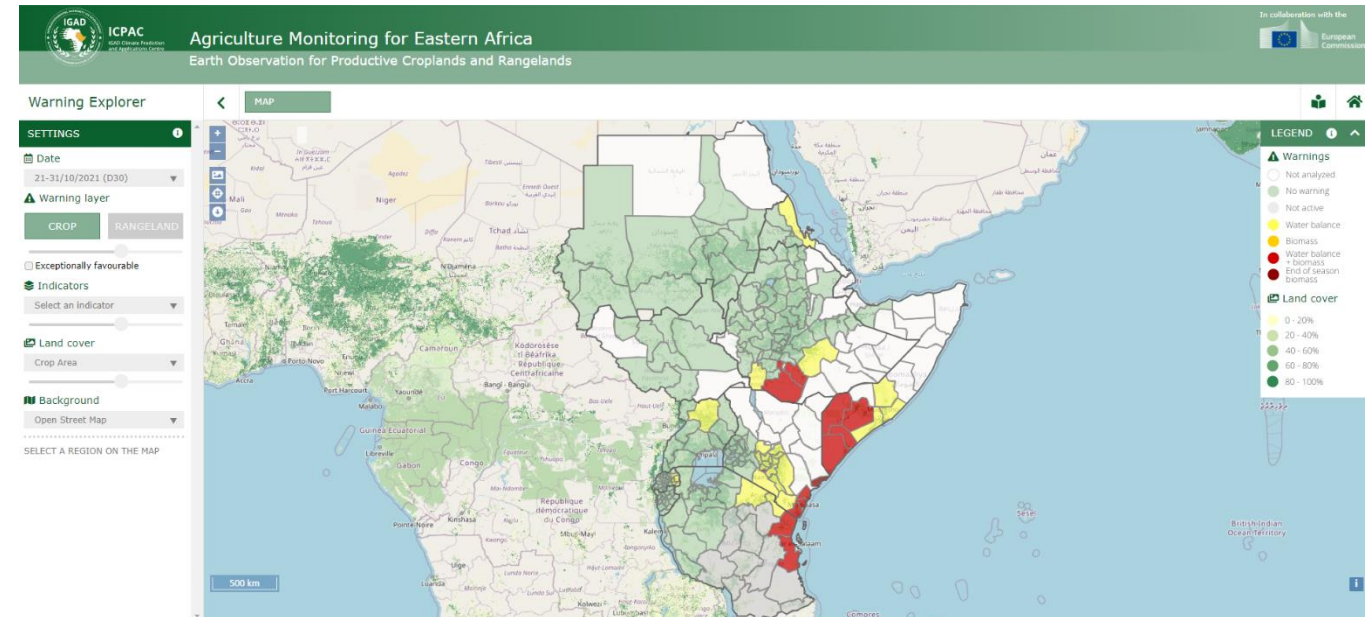

Capacity Building and Collaboration

Cooperating & Supporting to enhance the use and the integration of local data & knowledge

<http://droughtwatch.icpac.net>