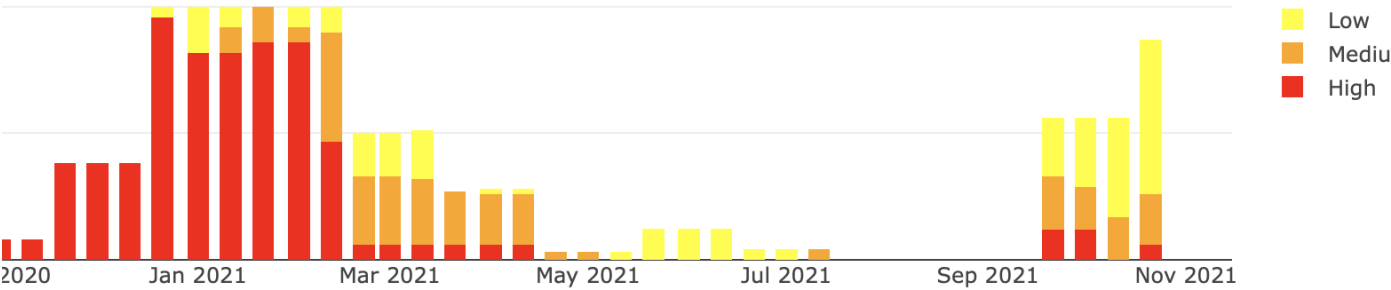

Atsimo Andrefana covers 11% of Madagascar

It's affected by drought for:

	population	area [km²]	%
Low, 1	685.233	40.695	61.30
Medium, 2	217.978	12.945	19.50
High, 3	65.952	3.917	5.90
in affected areas:	969.163	57.557	86.70
whole reporting unit:	1.117.836	66.387	

Combined Index