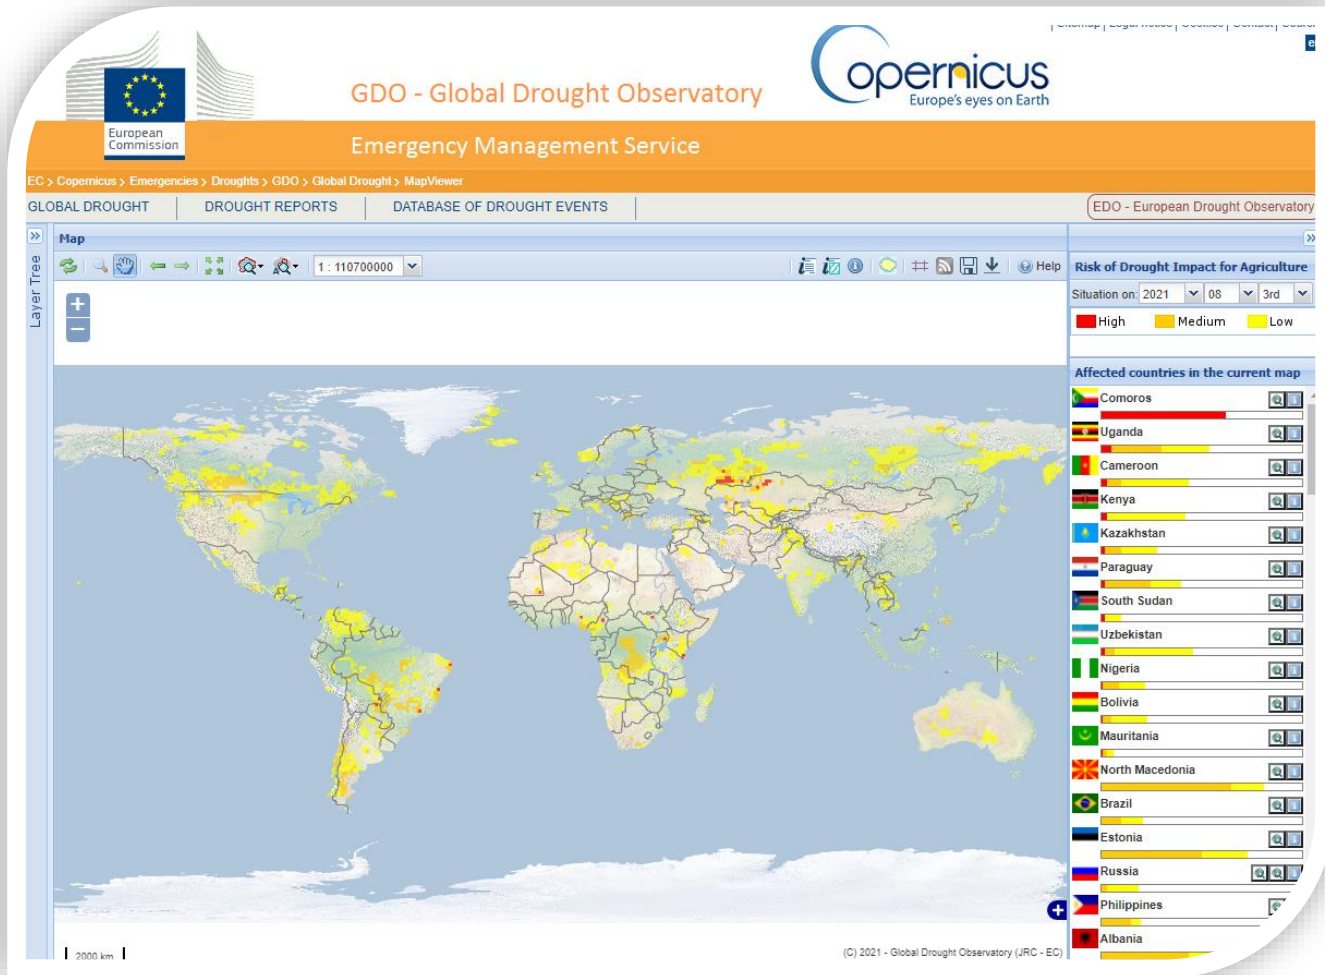

GAR report on Drought

CURRENT CONTEXT

Capacity to absorb negative events is being reduced slowly (e.g. population growth pushing the limits of agricultural technology)

BUILDING STRESSORS

SUDDEN AND GRADUAL TIPPING POINTS

An event of great magnitude or multiple failures at the same time could suddenly exceed all remaining capacity

SYSTEMIC FAILURE

GDO, rich map and explanatory reports

Lack of Precipitation

Human food

Soilmoisture