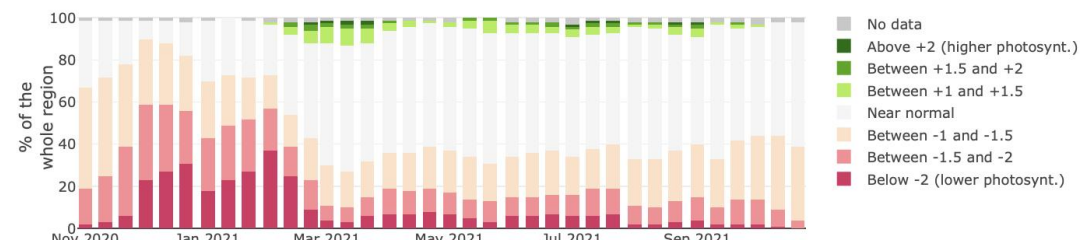

Impacts

fAPAR anomaly

Atsimo Andrefana covers 11% of Madagascar

It's affected by drought for:

	population	area [km²]	%
Low, 1	685.233	40.695	61.30
Medium, 2	217.978	12.945	19.50
High, 3	65.952	3.917	5.90
in affected areas:	969.163	57.557	86.70
whole reporting unit:	1.117.836	66.387