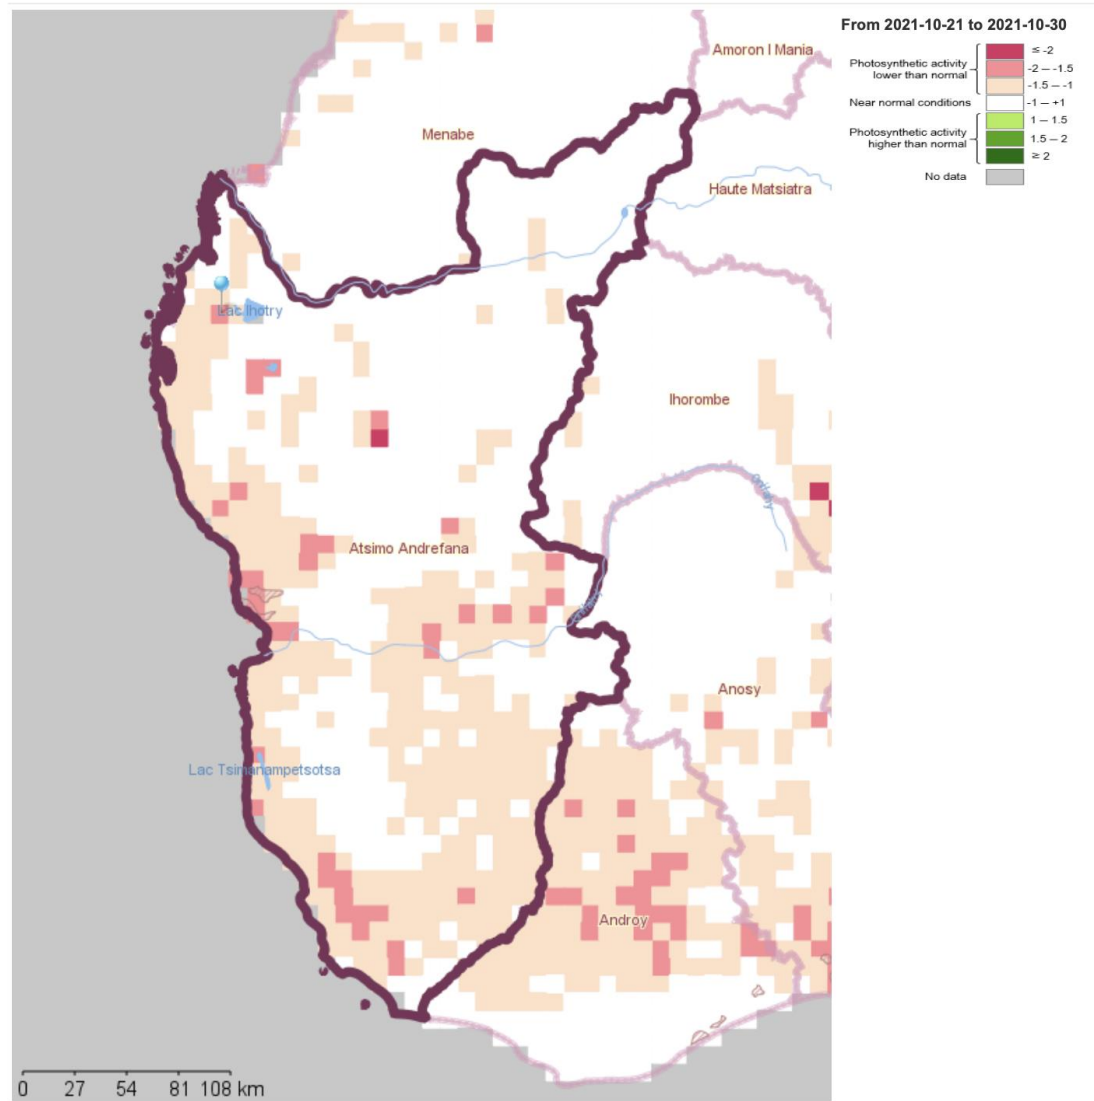

An event of great magnitude or multiple failures at the same time could suddenly exceed all remaining capacity

SYSTEMIC FAILURE

GDO, rich map and explanatory reports

Lack of Precipitation

Human food

Soilmoisture

Impacts

fAPAR anomaly

Atsimo Andrefana covers 11% of Madagascar

It's affected by drought for:

| | population | area [km ²] | % |
|-----------------------|------------|-------------------------|-------|
| Low, 1 | 685.233 | 40.695 | 61.30 |
| Medium, 2 | 217.978 | 12.945 | 19.50 |
| High, 3 | 65.952 | 3.917 | 5.90 |
| in affected areas: | 969.163 | 57.557 | 86.70 |
| whole reporting unit: | 1.117.836 | 66.387 | |