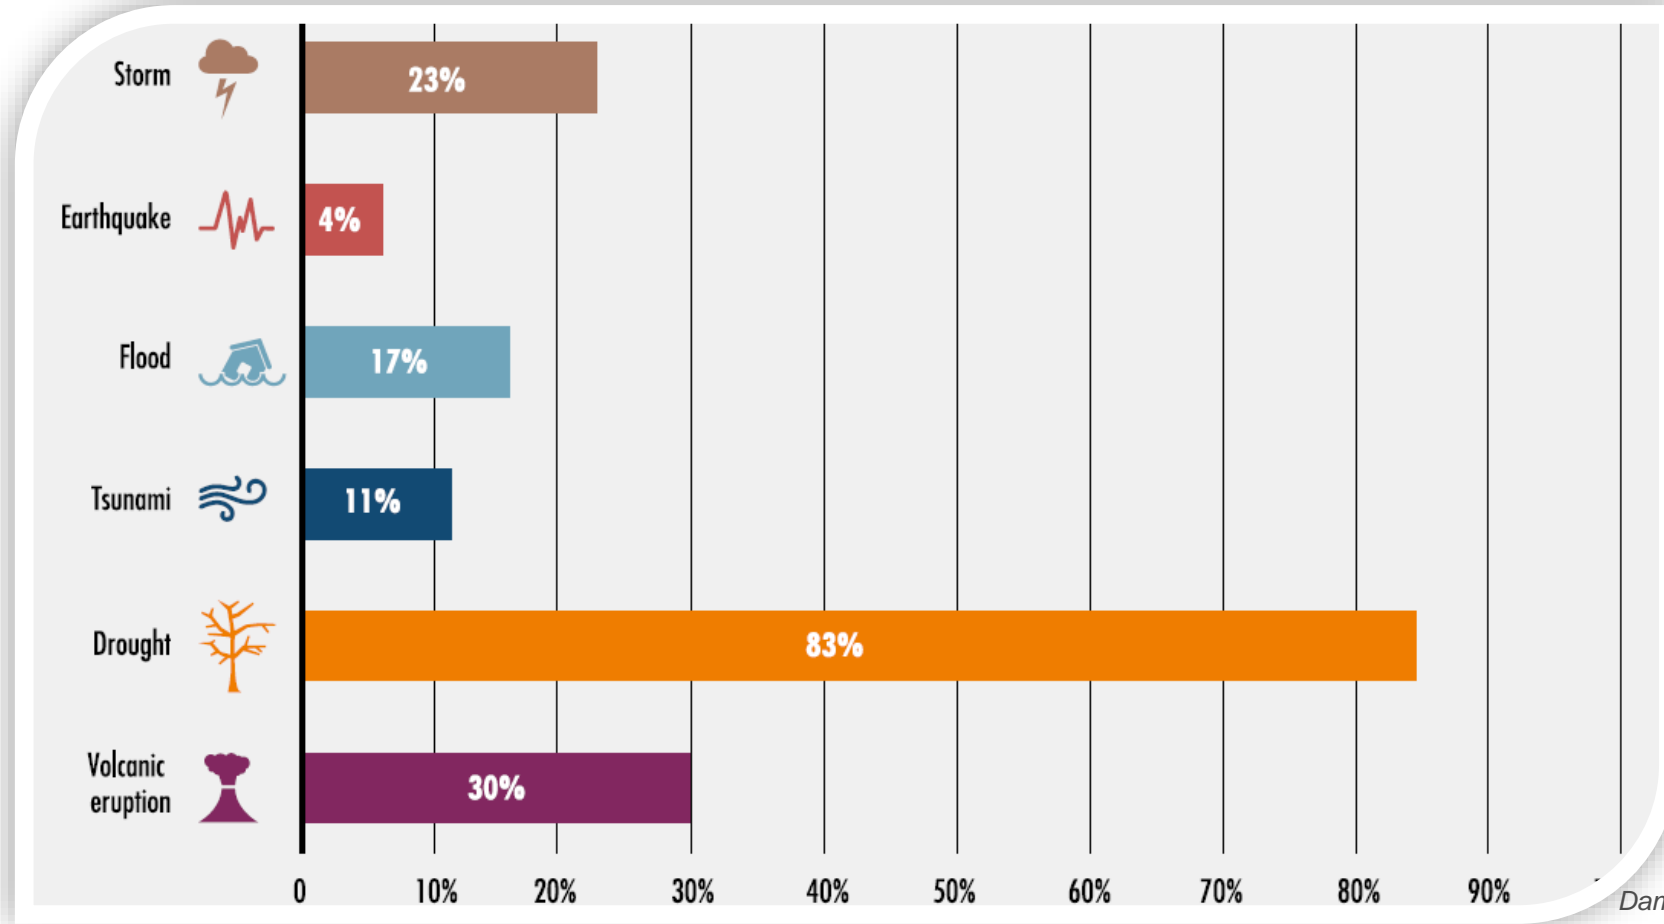

Emergency
Management

Global Drought Observatory

where and when is the next drought striking?

Alfred de Jager & Drought Team JRC

European Commission, Joint Research Centre

Impact of extreme events

Damage and loss in agriculture 2006-16.
Source: FAO, SOFI 2018.

GAR report on Drought

CURRENT CONTEXT

Capacity to absorb negative events is being reduced slowly (e.g. population growth pushing the limits of agricultural technology)

BUILDING STRESSORS

SUDDEN AND GRADUAL TIPPING POINTS

An event of great magnitude or multiple failures at the same time could suddenly exceed all remaining capacity

SYSTEMIC FAILURE

GDO, rich map and explanatory reports

Lack of Precipitation

Human food

Soilmoisture