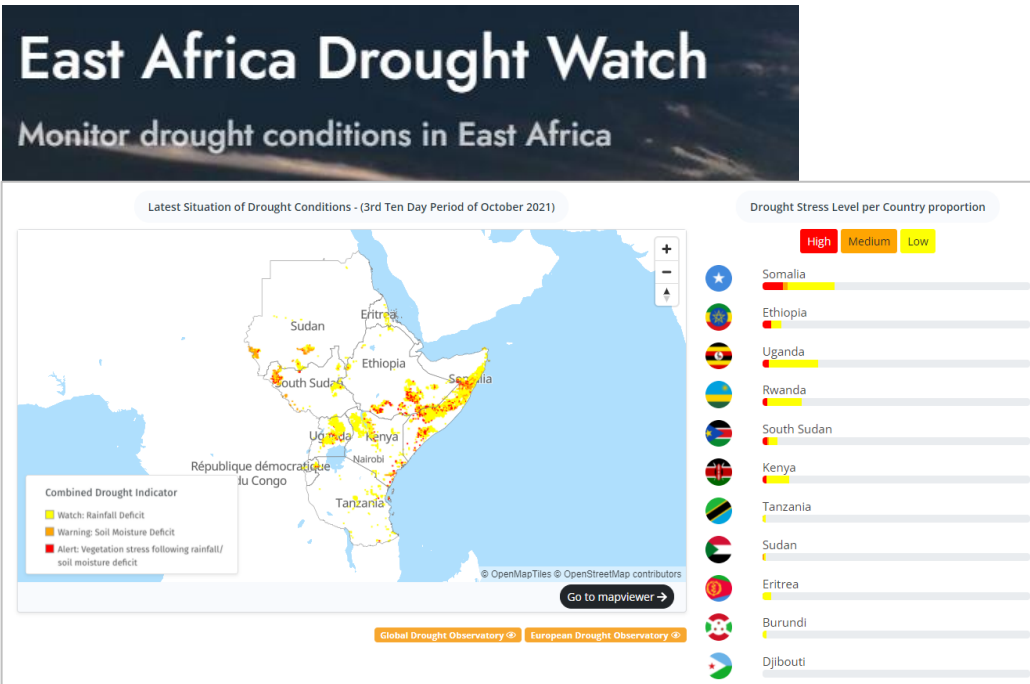

Capacity Building and Collaboration

Cooperating & Supporting to enhance the use and the integration of local data & knowledge

<http://droughtwatch.icpac.net>