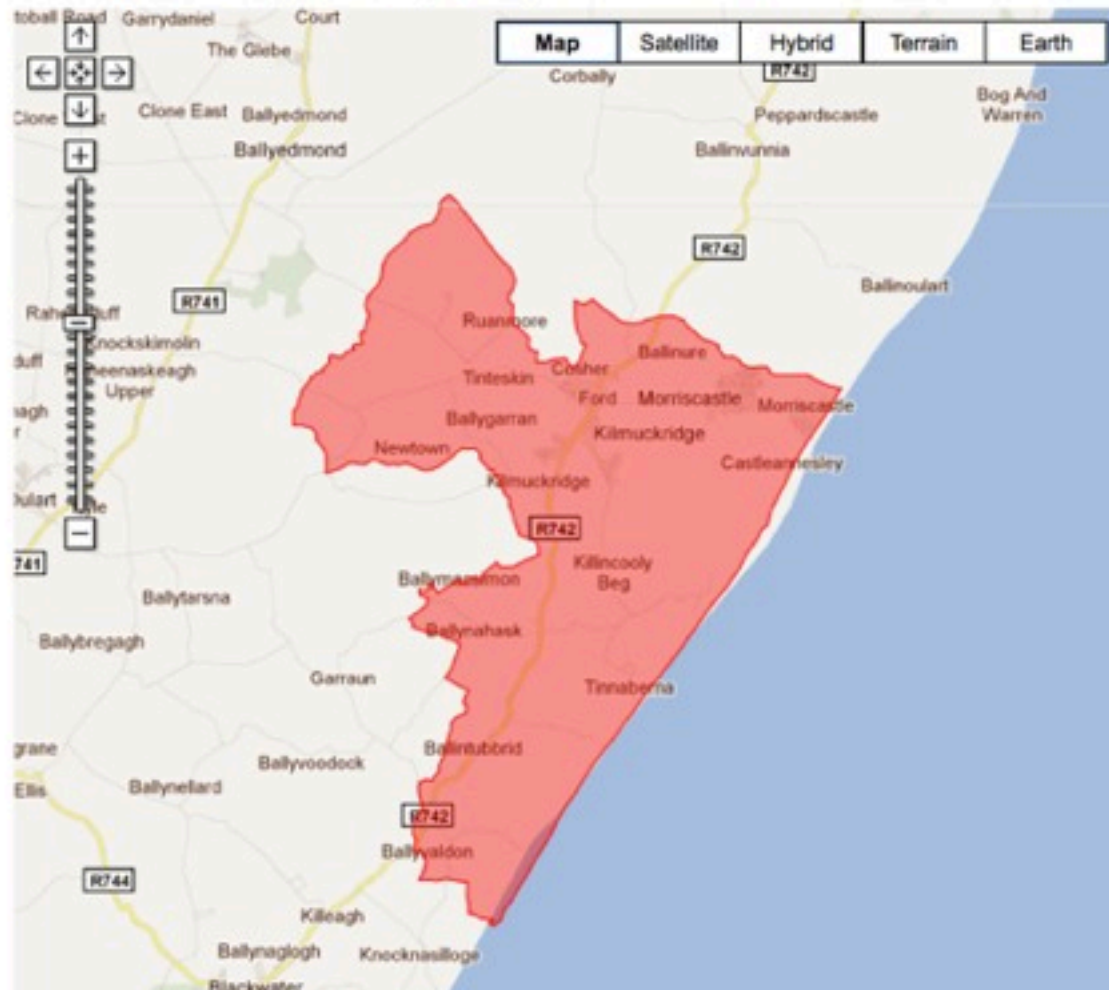

Drill in further to look at each Alert Zone

Login below, or use the "Register Now!" button to start receiving alerts today!

Username

Password

Login

[Forgot login?](#)

Register Now!

Wexford Local Authorities now sending alerts here. [Click for Info.](#)

All Alerts

Download Alert as Google Earth KML

Water Service Alert, Water Interruption Notice Kilmuckridge 18/11/11

Submitted In [Council Alerts](#) : 3 days ago

Due to a burst water main, water will be off in Kilmuckrisge until 2.00 p.m. approx.

Wexford County Council apologises for any inconvenience caused.