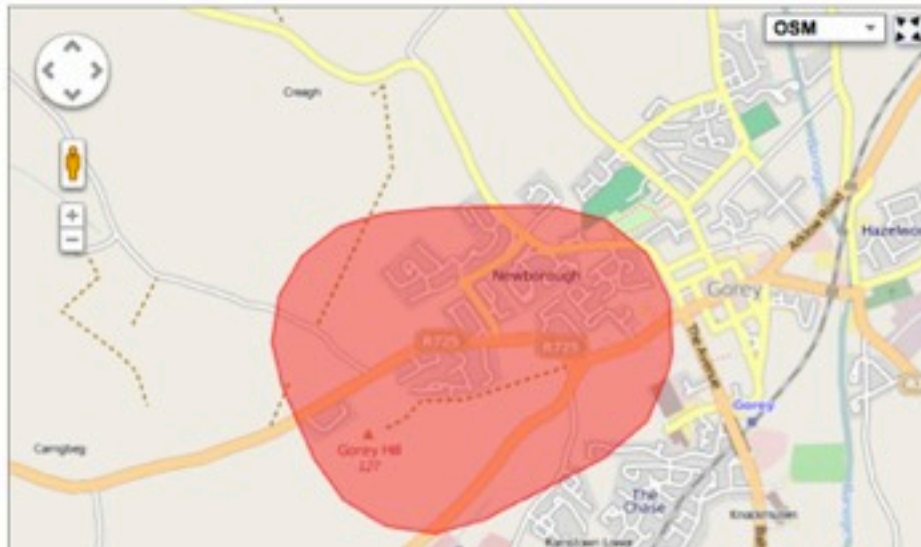

and to ... <http://www.mapalerter.com/wordpress>

POWERED BY

PUBLISHED BY

Map Alerter .com + WORDPRESS = THIS SITE

Home

Water Service Alert, Water Interruption Notice Gorey 18/11/11

Posted on November 18, 2011 by Wexford County Council

Due to maintenance works on the Ardmore pumping station, water will be off in the Ardmore Estate Carnew Road until 2.00 p.m. approx.

Wexford County Council apologises for any inconvenience caused.

Search

Recent Posts

- Water Service Alert, Water Interruption Notice Gorey 18/11/11 18/11/2011
- Water Service Alert, Water Interruption Notice Kilmuckridge 18/11/11 18/11/2011
- OtherRoadIncident, Ballon 16/11/2011
- Flood Alert, Waterford Carriganore 16/11/2011
- Water Service Alert, Test Alert 16/11/2011

Categories

- Council Alerts
- Uncategorized
- Water Service Alerts